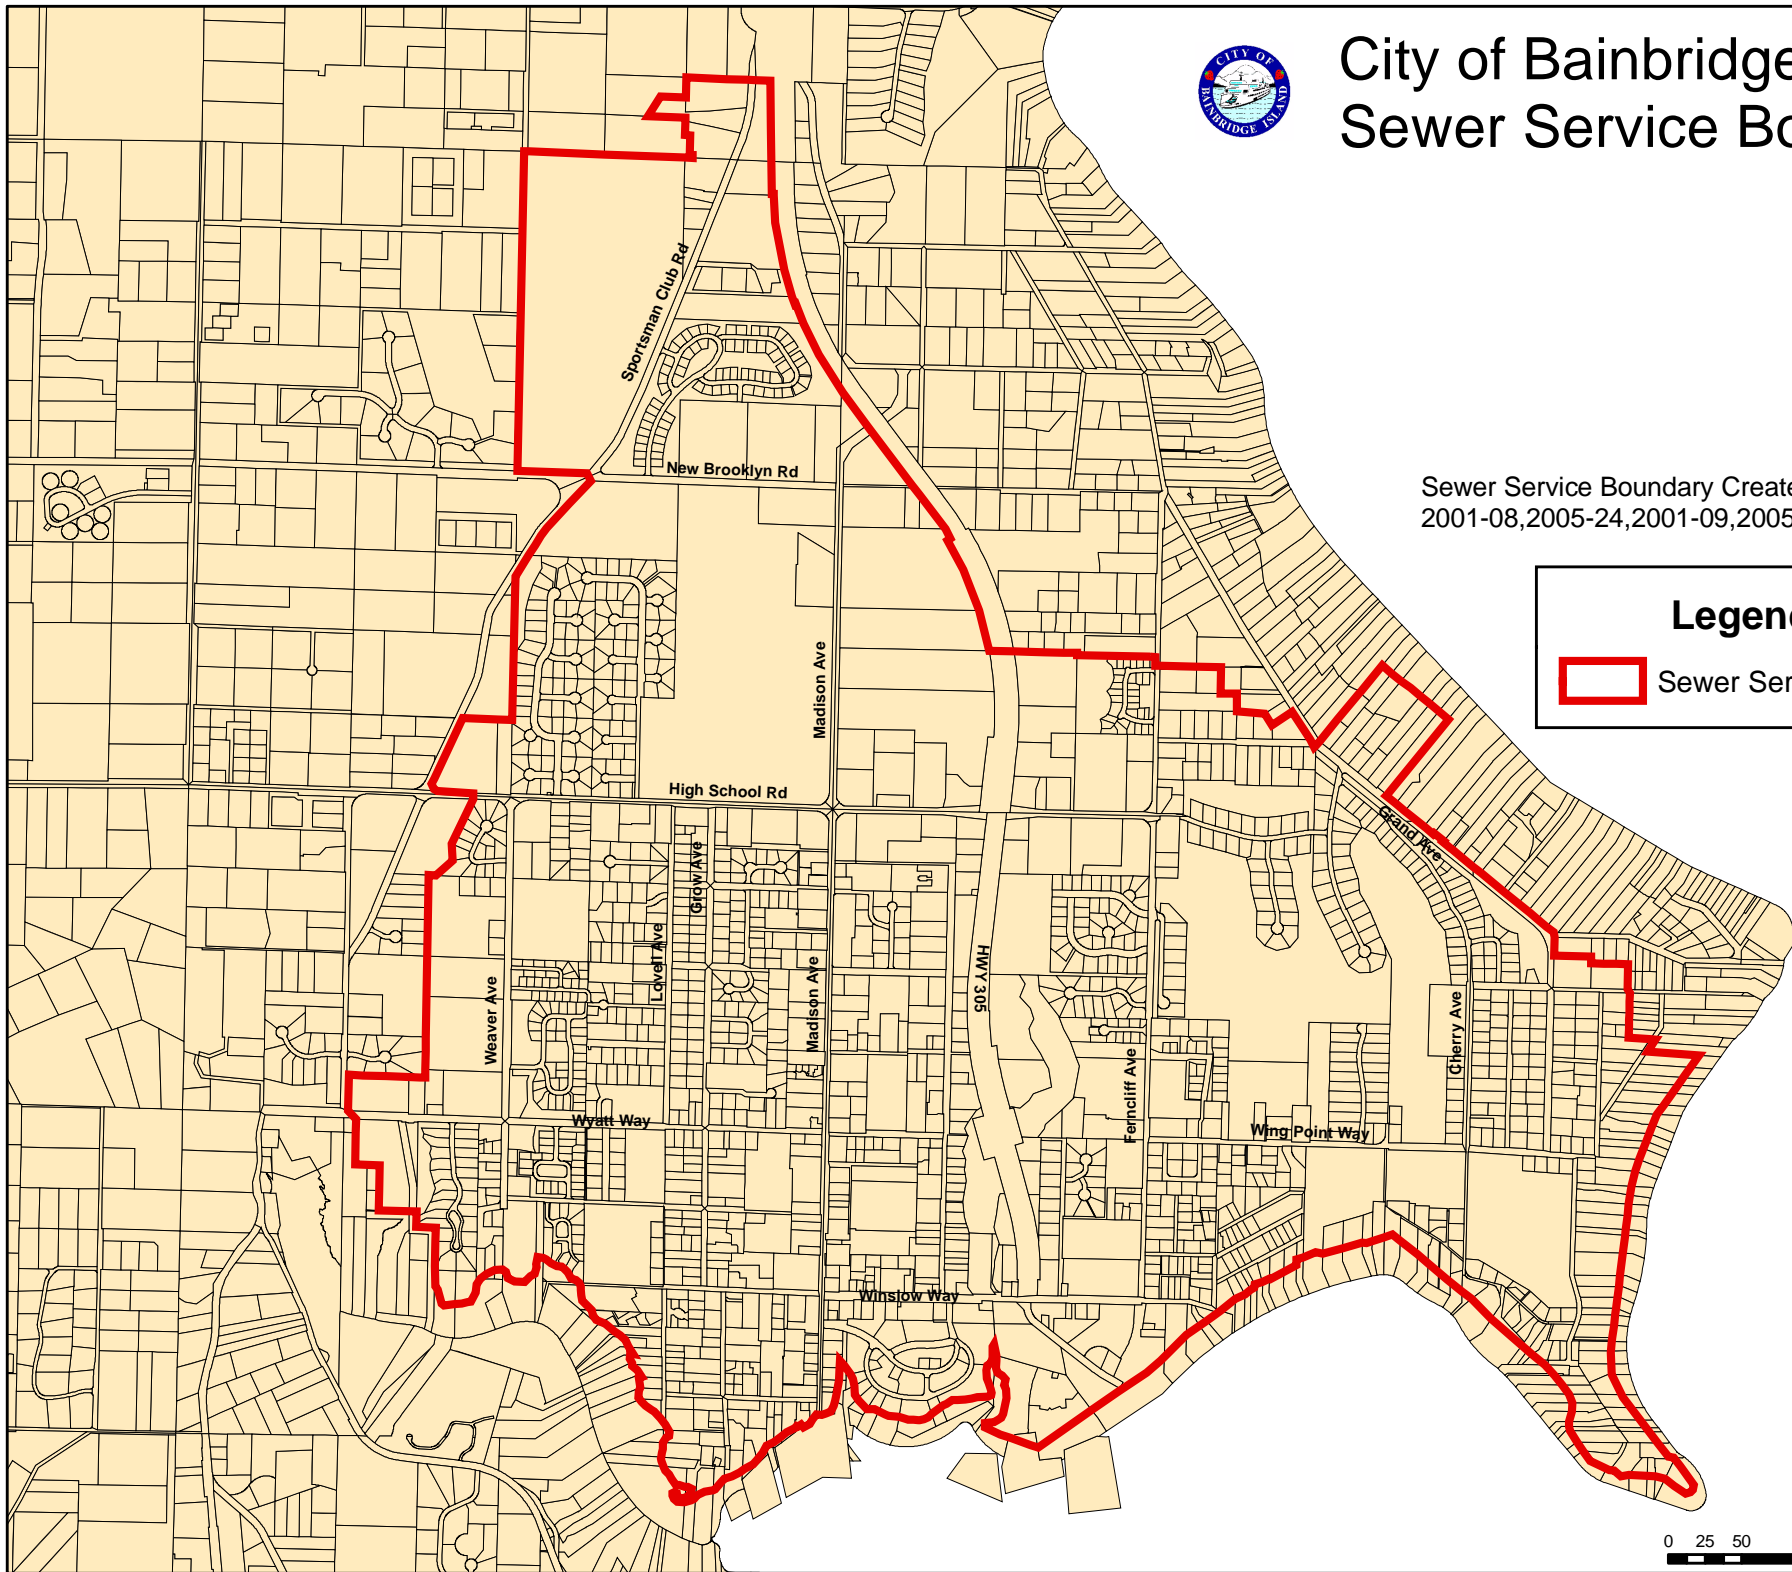

# City of Bainbridge Island Sewer Service Boundary

# 3

Sewer Service Boundary Created by Resolutions:  
2001-08, 2005-24, 2001-09, 2005-03, 2005-18,

**Legend**

 Sewer Service Area

Date: 12-20-05