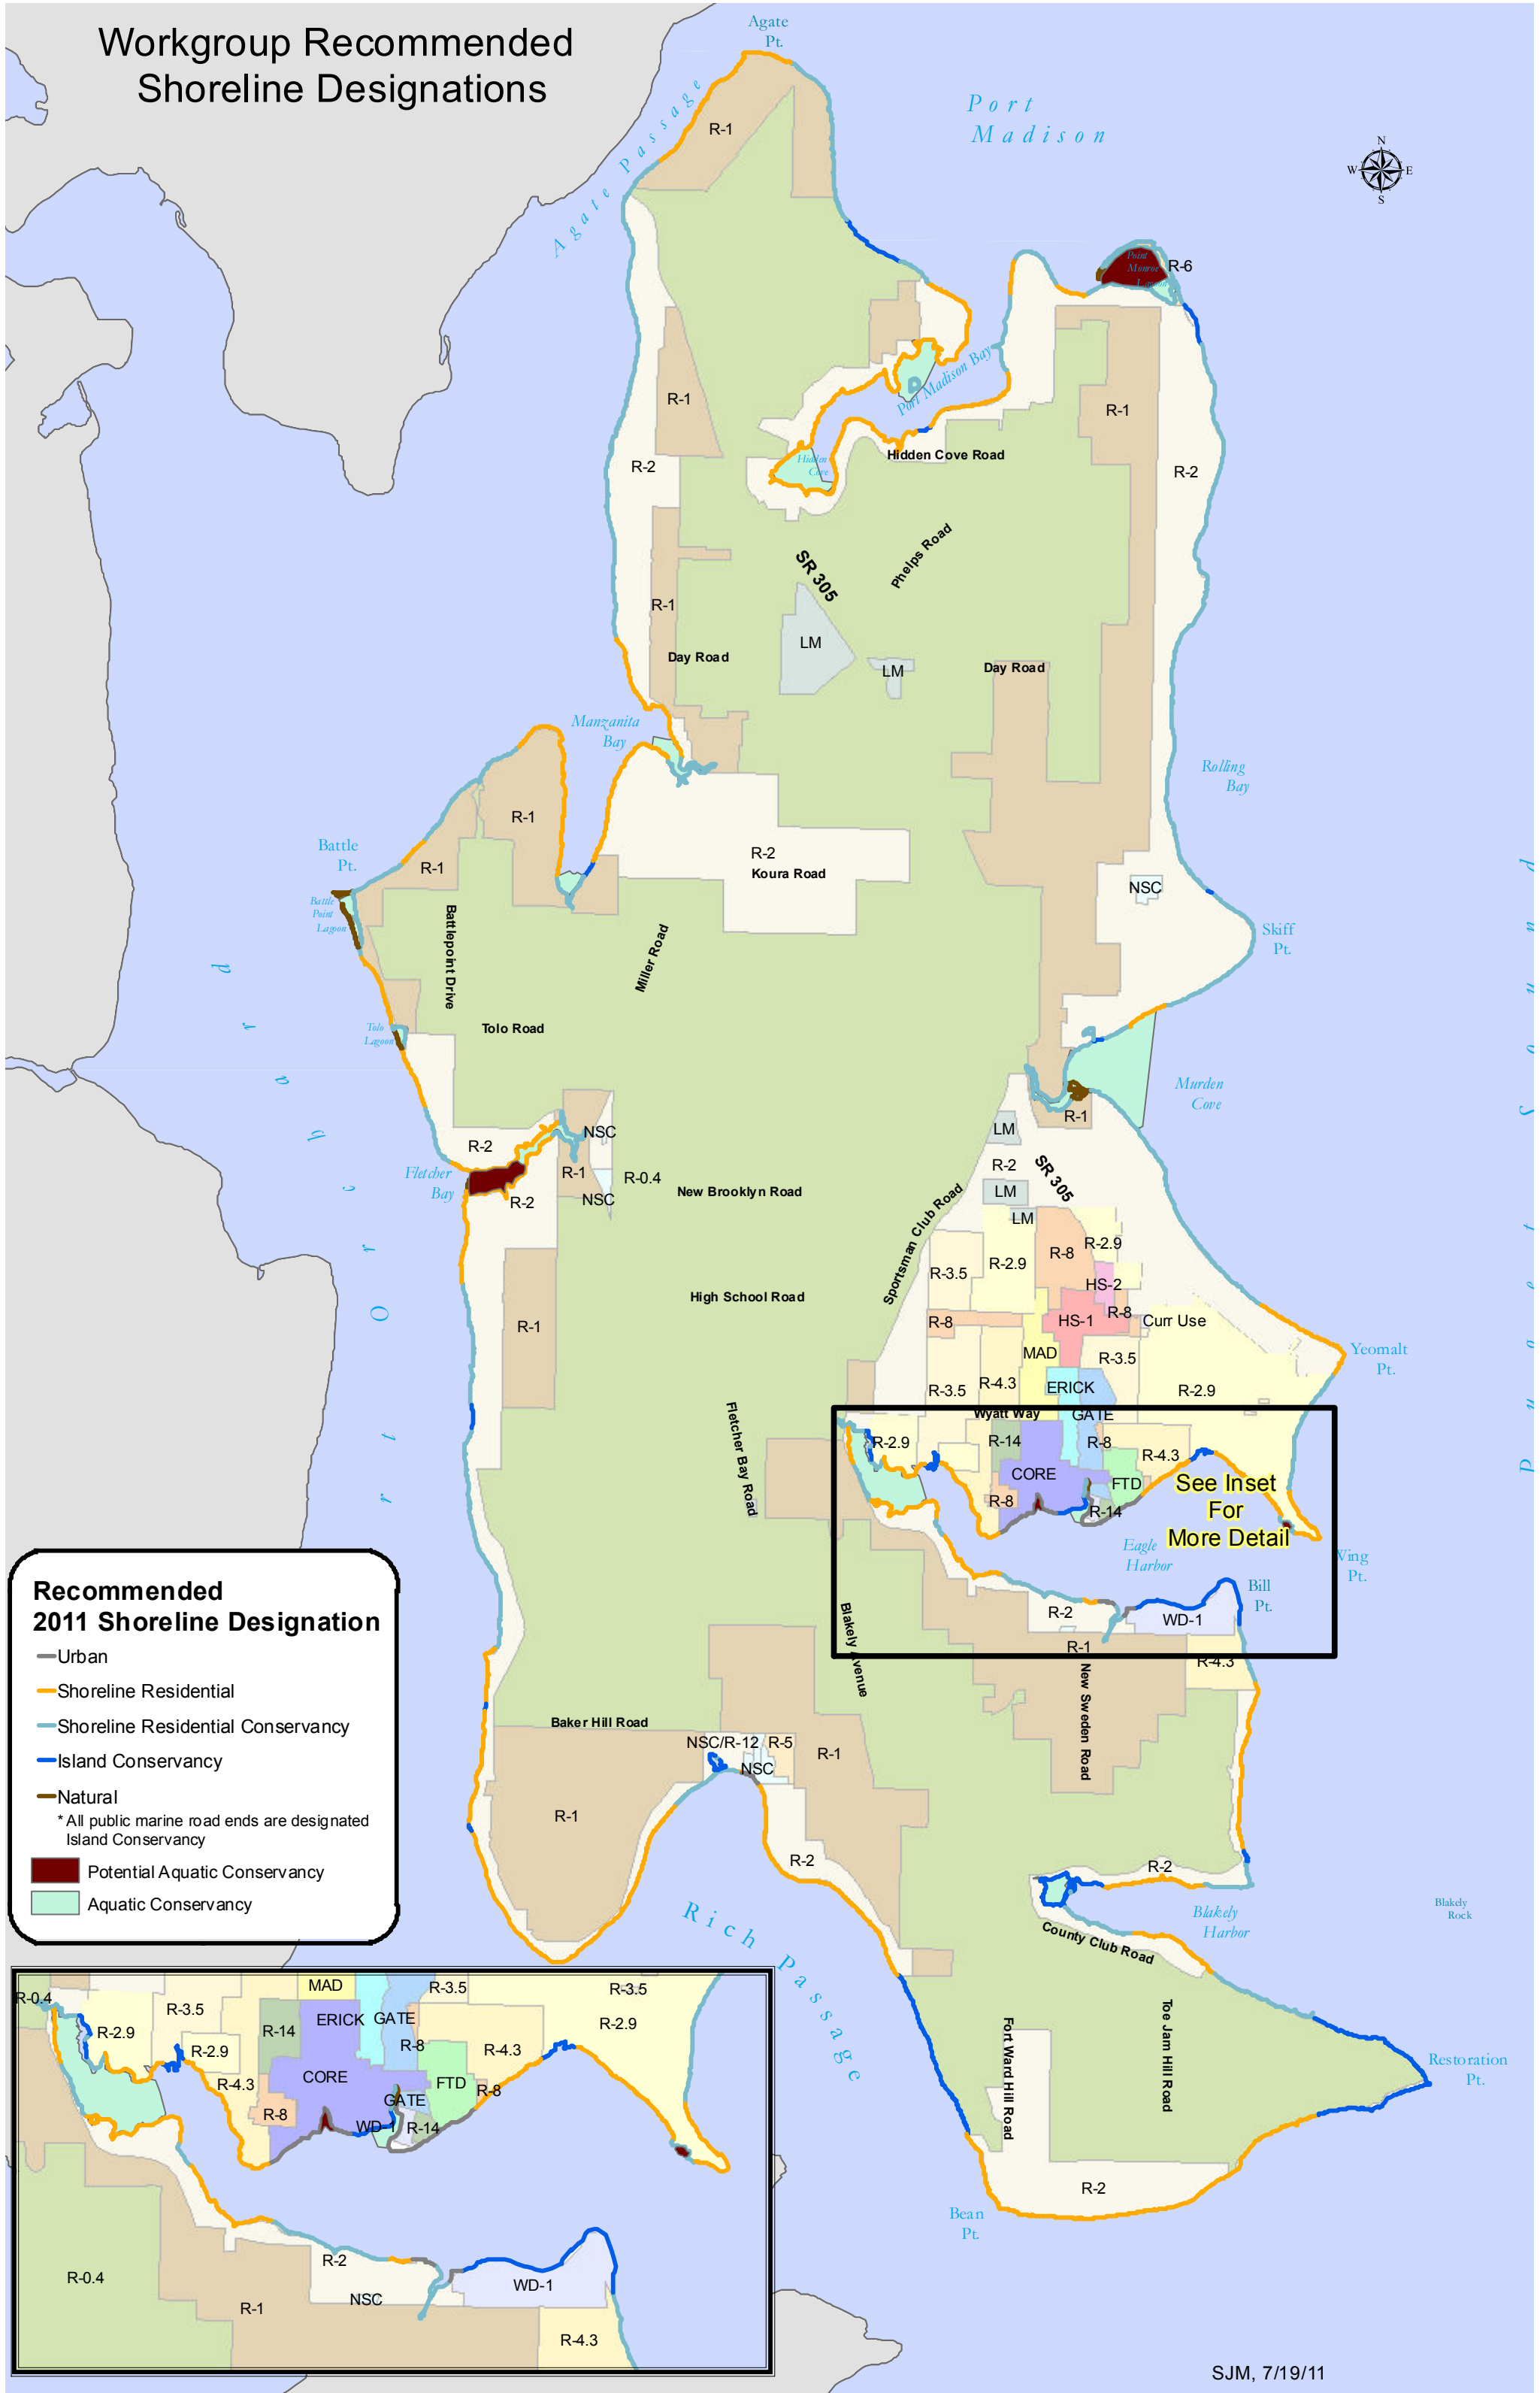

Workgroup Recommended Shoreline Designations

Recommended 2011 Shoreline Designation

- Urban
- Shoreline Residential
- Shoreline Residential Conservancy
- Island Conservancy
- Natural
- * All public marine road ends are designated Island Conservancy
- Potential Aquatic Conservancy
- Aquatic Conservancy

See Inset For More Detail