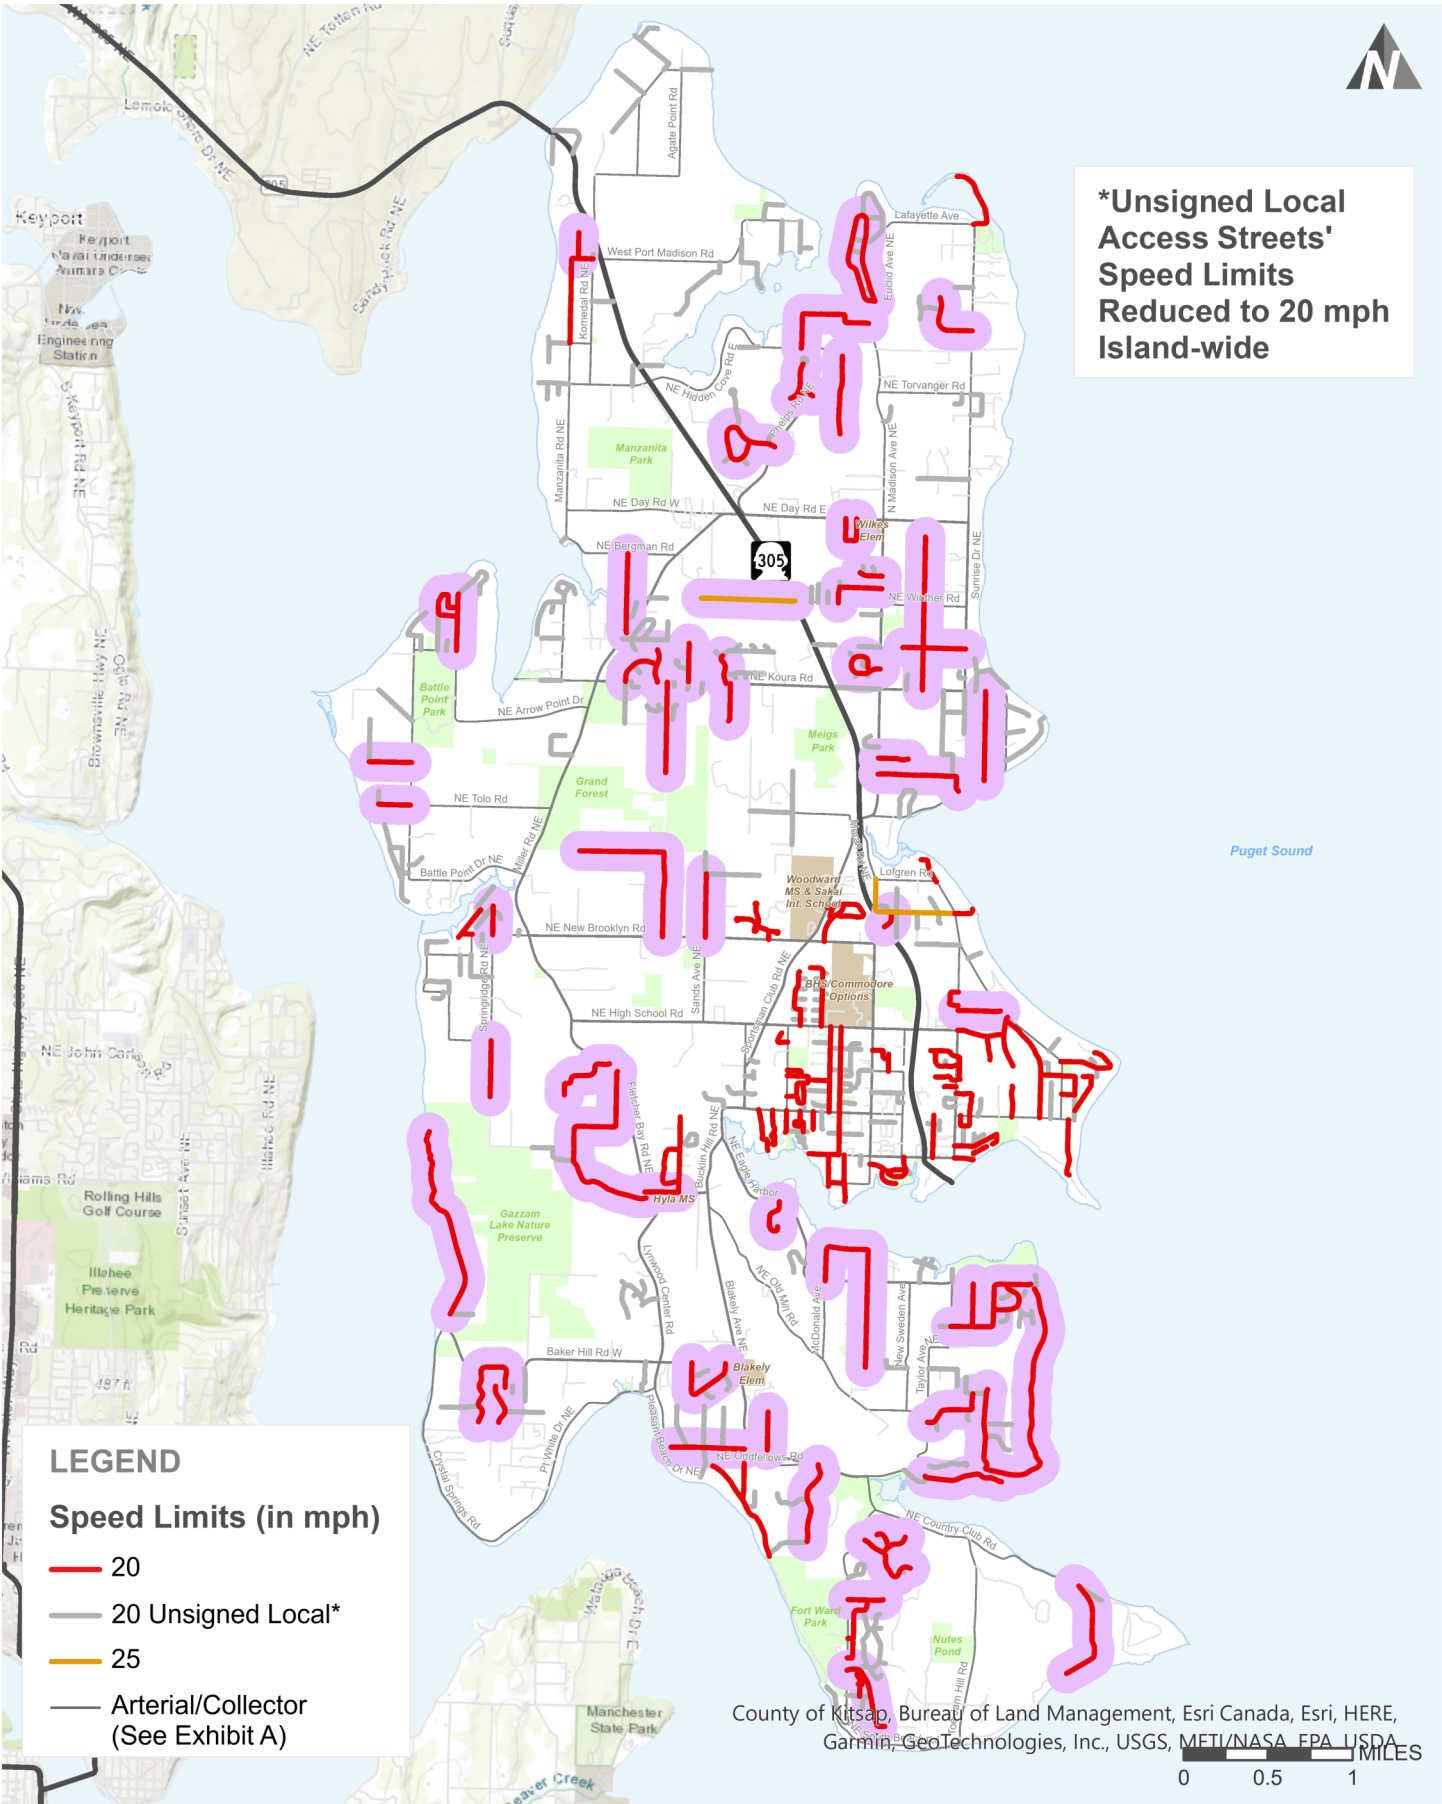

**\*Unsigned Local Access Streets' Speed Limits Reduced to 20 mph Island-wide**

**LEGEND**

**Speed Limits (in mph)**

- 20
- 20 Unsigned Local\*
- 25
- Arterial/Collector (See Exhibit A)

County of Kitsap, Bureau of Land Management, Esri Canada, Esri, HERE, Garmin, GeoTechnologies, Inc., USGS, METI/NASA, EPA/USDA  
 0 0.5 1 MILES

**Island-wide Speed Limit Map (Local Access Streets)**

2023 Speed Limit Reductions to Signed Local Access Streets Highlighted

EXHIBIT