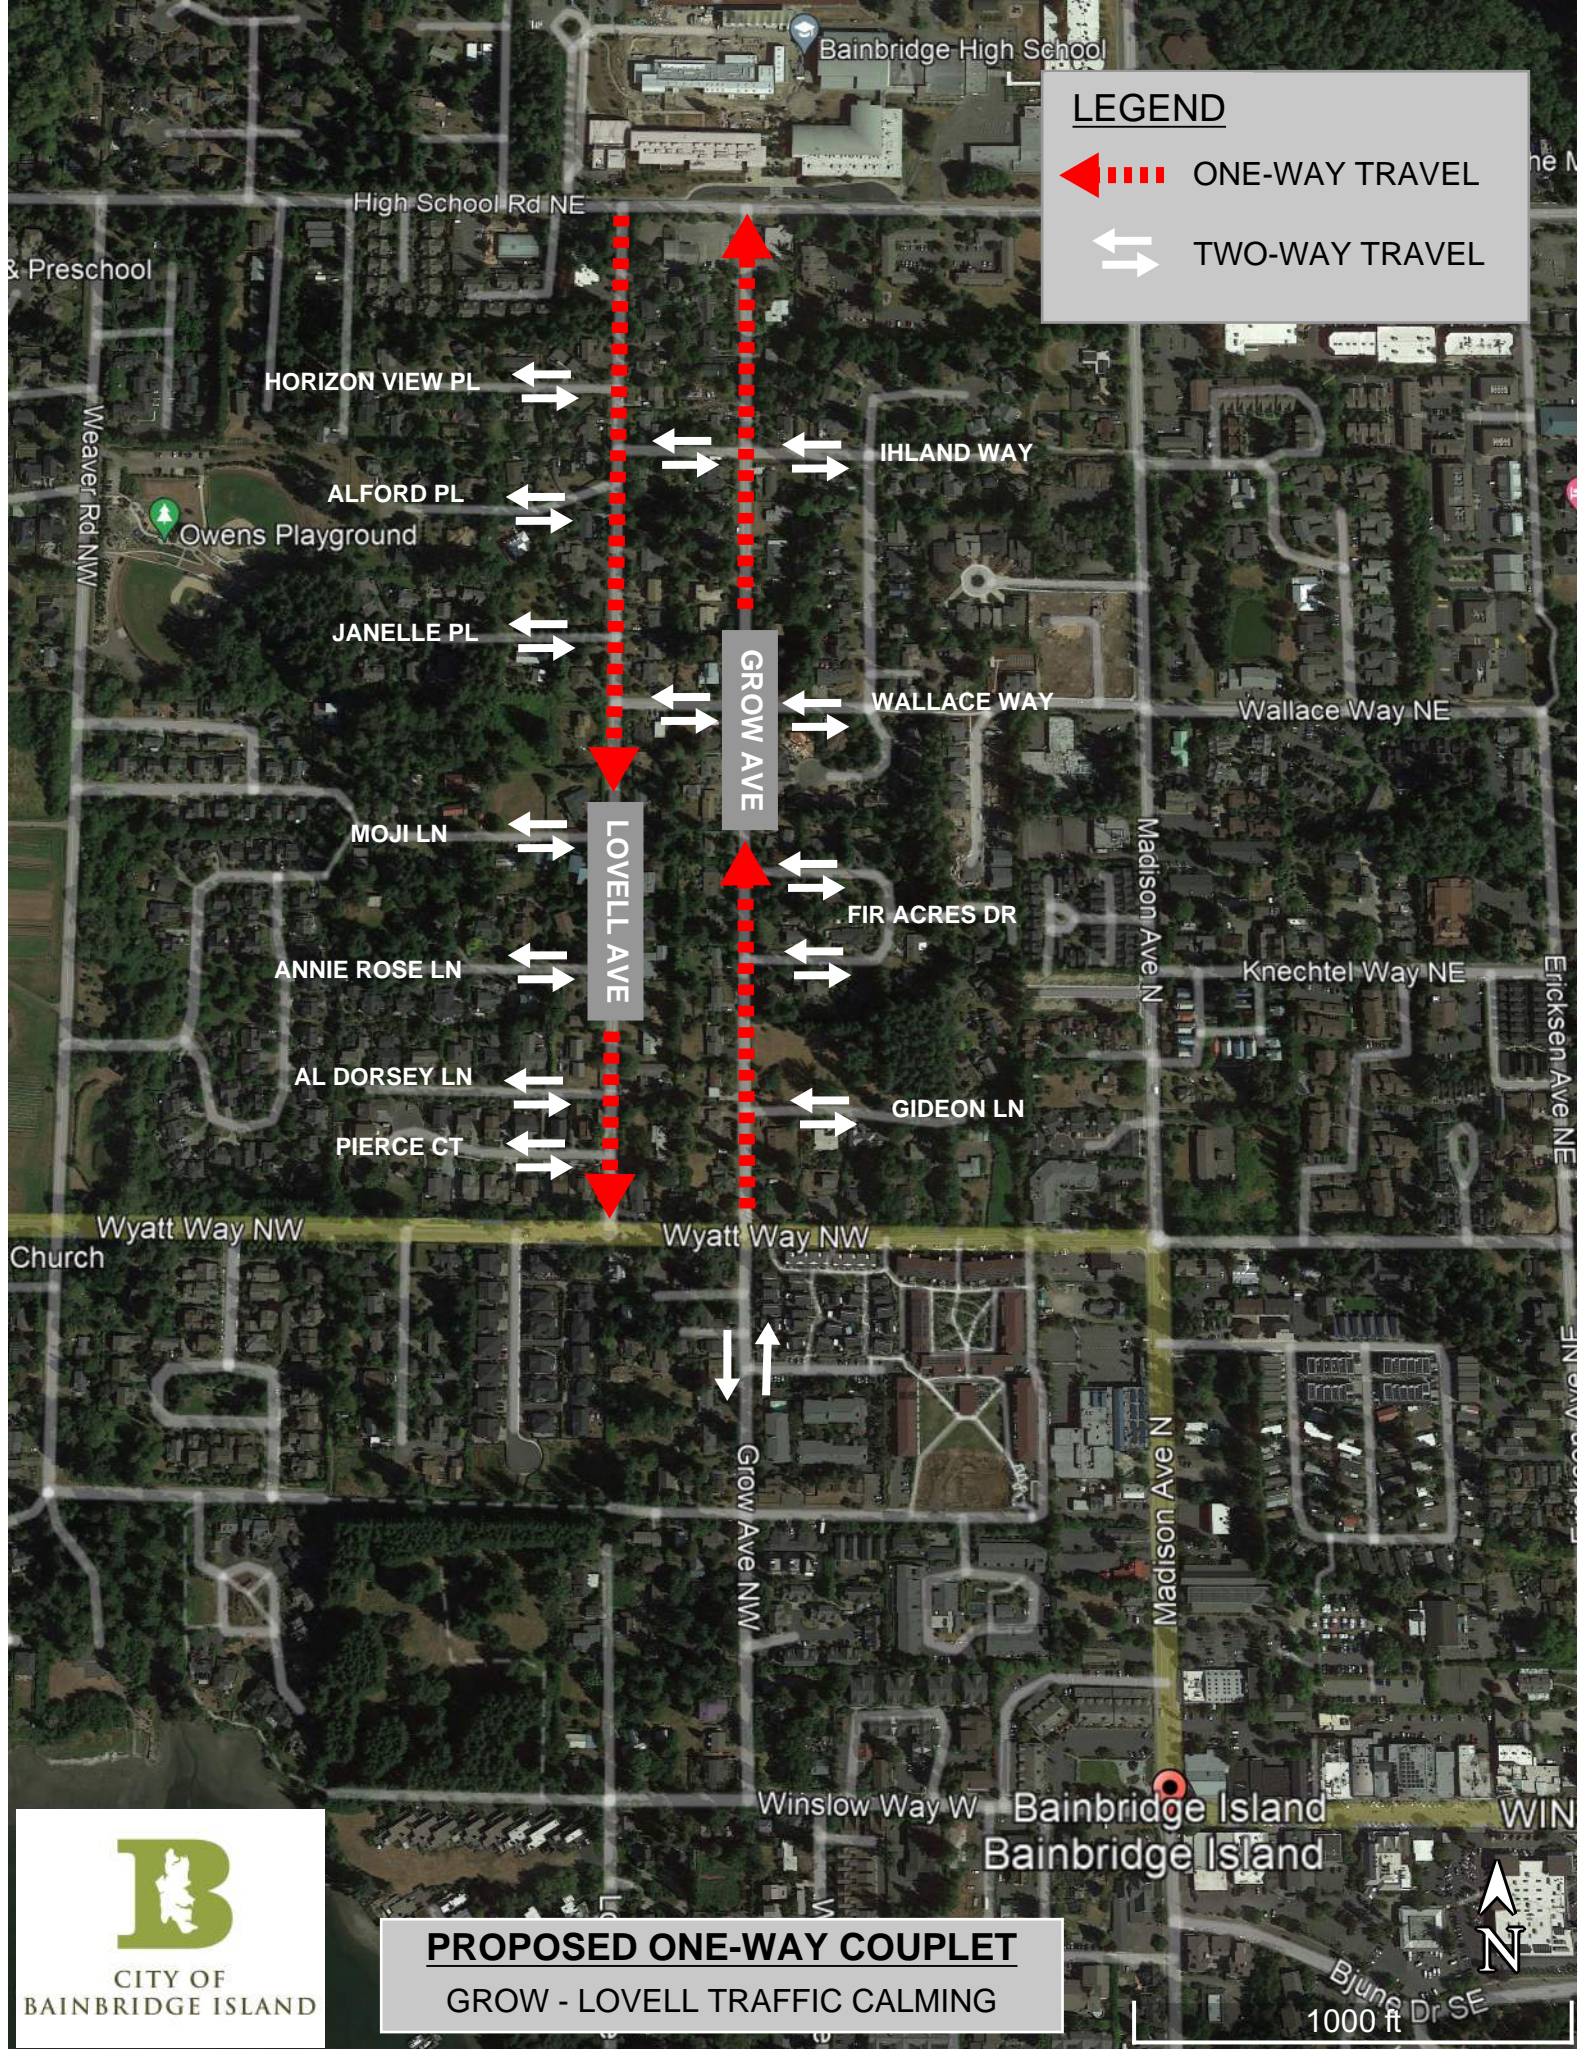

LEGEND

-  ONE-WAY TRAVEL
-  TWO-WAY TRAVEL

PROPOSED ONE-WAY COUPLET
GROW - LOVELL TRAFFIC CALMING

1000 ft