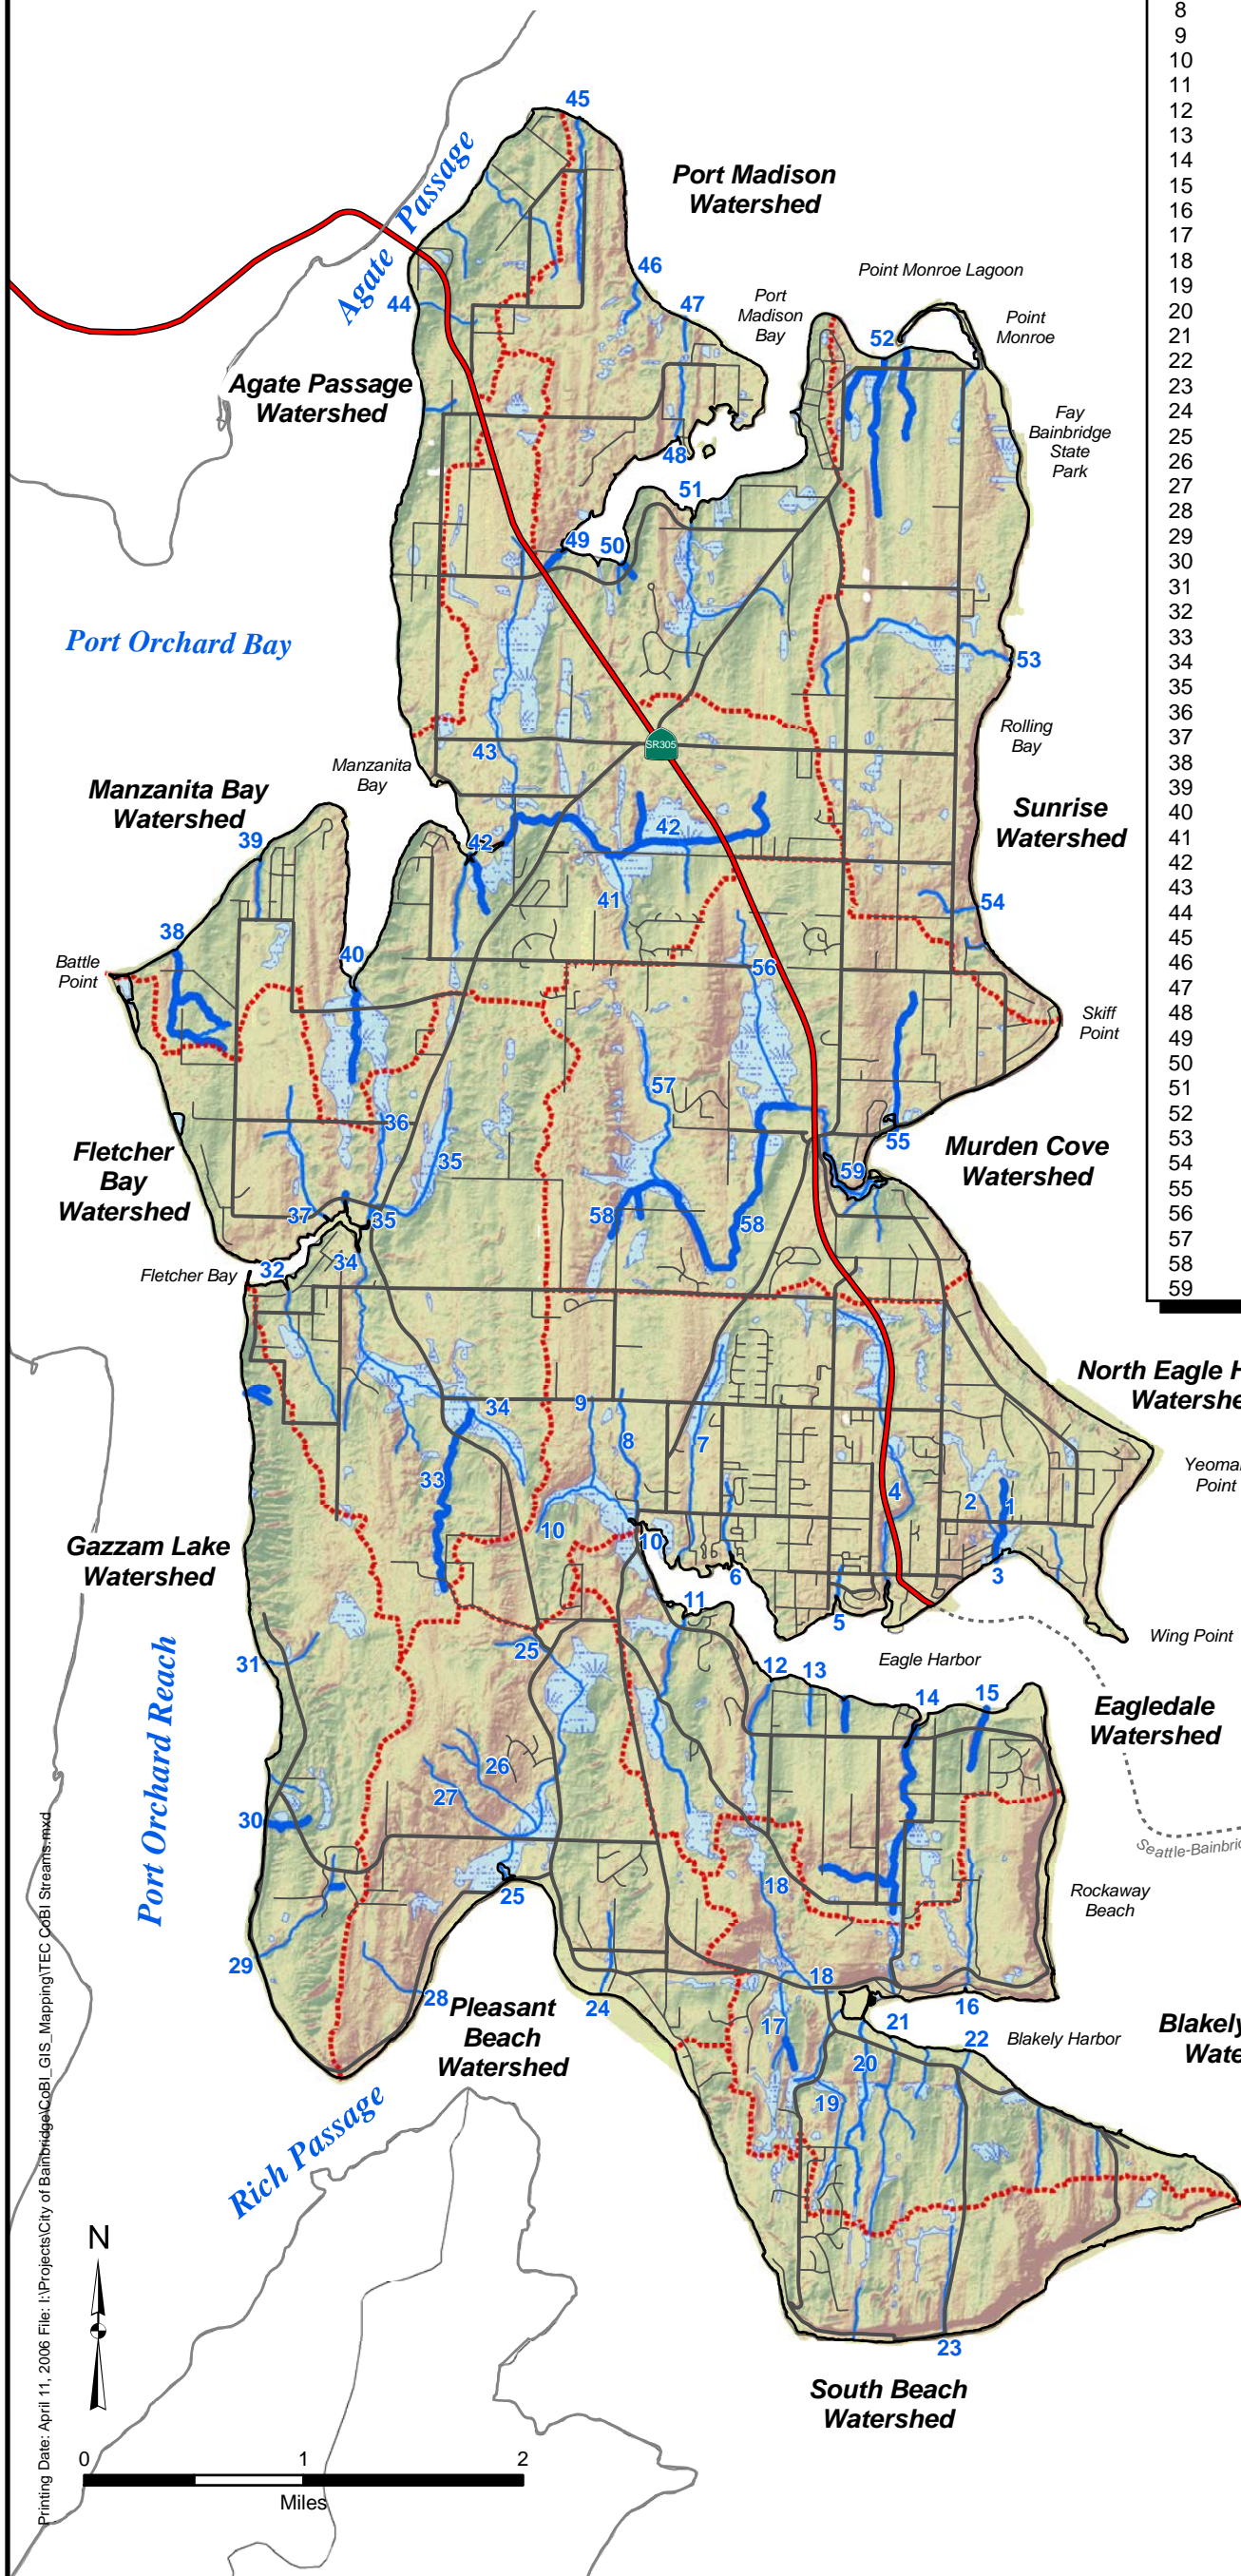

Bainbridge Island Watersheds and Streams

Stream ID	Creek Name	Creek Type	Watershed
1	East Fork Hawley Creek	Seasonal	NEGH
2	West Fork Hawley Creek	Seasonal	NEGH
3	Hawley Creek	Seasonal	NEGH
4	Ravine Creek	Perennial	NEGH
5	Madrone Creek	Seasonal	NEGH
6	Weaver Creek	Perennial	NEGH
7	Sportsman's Club Creek	Perennial	NEGH
8	East Fork Cooper Creek	Perennial	NEGH
9	North Fork Cooper Creek	Perennial	NEGH
10	Cooper Creek	Perennial	NEGH
11	Cougar Creek	Perennial	EGDL
12	McDonald Creek	Seasonal	EGDL
13	Rose Creek	Seasonal	EGDL
14	Whiskey Creek	Perennial	EGDL
15	Creosote Creek	Seasonal	EGDL
16	Blakely Falls Creek	Seasonal	BLKH
17	South Fork Mac's Dam Creek	Perennial	BLKH
18	Mac's Dam Creek	Perennial	BLKH
19	Tani Creek	Perennial	BLKH
20	Sunny Hill Creek	Seasonal	BLKH
21	Crane Lake Creek	Seasonal	BLKH
22	Toe Jam Hill Creek	Seasonal	BLKH
23	South Beach Creek	Seasonal	SHBH
24	Lytle Creek	Seasonal	PLBH
25	Schel-Chelb Creek	Perennial	PLBH
26	Middle Fork Schel-Chelb Creek	Perennial	PLBH
27	South Fork Schel-Chelb Creek	Perennial	PLBH
28	Point White Creek	Seasonal	PLBH
29	Linquist Creek	Seasonal	GZLK
30	Crystal Springs Creek	Seasonal	GZLK
31	Gazzam Lake Creek	Seasonal	GZLK
32	Foster's Creek	Seasonal	FLBY
33	South Fork Springbrook Creek	Perennial	FLBY
34	Springbrook Creek	Perennial	FLBY
35	Issei Creek	Perennial	FLBY
36	West Fork Issei Creek	Perennial	FLBY
37	North Fletcher Bay Creek	Seasonal	FLBY
38	Battle Point Creek	Seasonal	MZBY
39	Fairy Dell Creek	Seasonal	MZBY
40	South Manzanita Creek	Seasonal	MZBY
41	South Fork Manzanita Creek	Perennial	MZBY
42	Manzanita Creek	Perennial	MZBY
43	North Fork Manzanita Creek	Perennial	MZBY
44	Young Cedars Creek	Seasonal	AGPS
45	Agate Pass Creek	Seasonal	PTMD
46	Oots-Aht-Ub Creek	Seasonal	PTMD
47	Nature Preserve Creek	Seasonal	PTMD
48	Tochhookwap Creek	Seasonal	PTMD
49	Hidden Cove Creeklet	Seasonal	PTMD
50	Hidden Cove Creek	Seasonal	PTMD
51	Coho Creek	Perennial	PTMD
52	Heron Creek	Seasonal	SNRS
53	Dripping Water Creek	Perennial	SNRS
54	Rolling Bay Creek	Seasonal	SNRS
55	Manitou Beach Creek	Seasonal	MDCV
56	Meigs Creek	Perennial	MDCV
57	Middle Fork Woodward Creek	Perennial	MDCV
58	Woodward Creek	Perennial	MDCV
59	Murden Creek	Perennial	MDCV