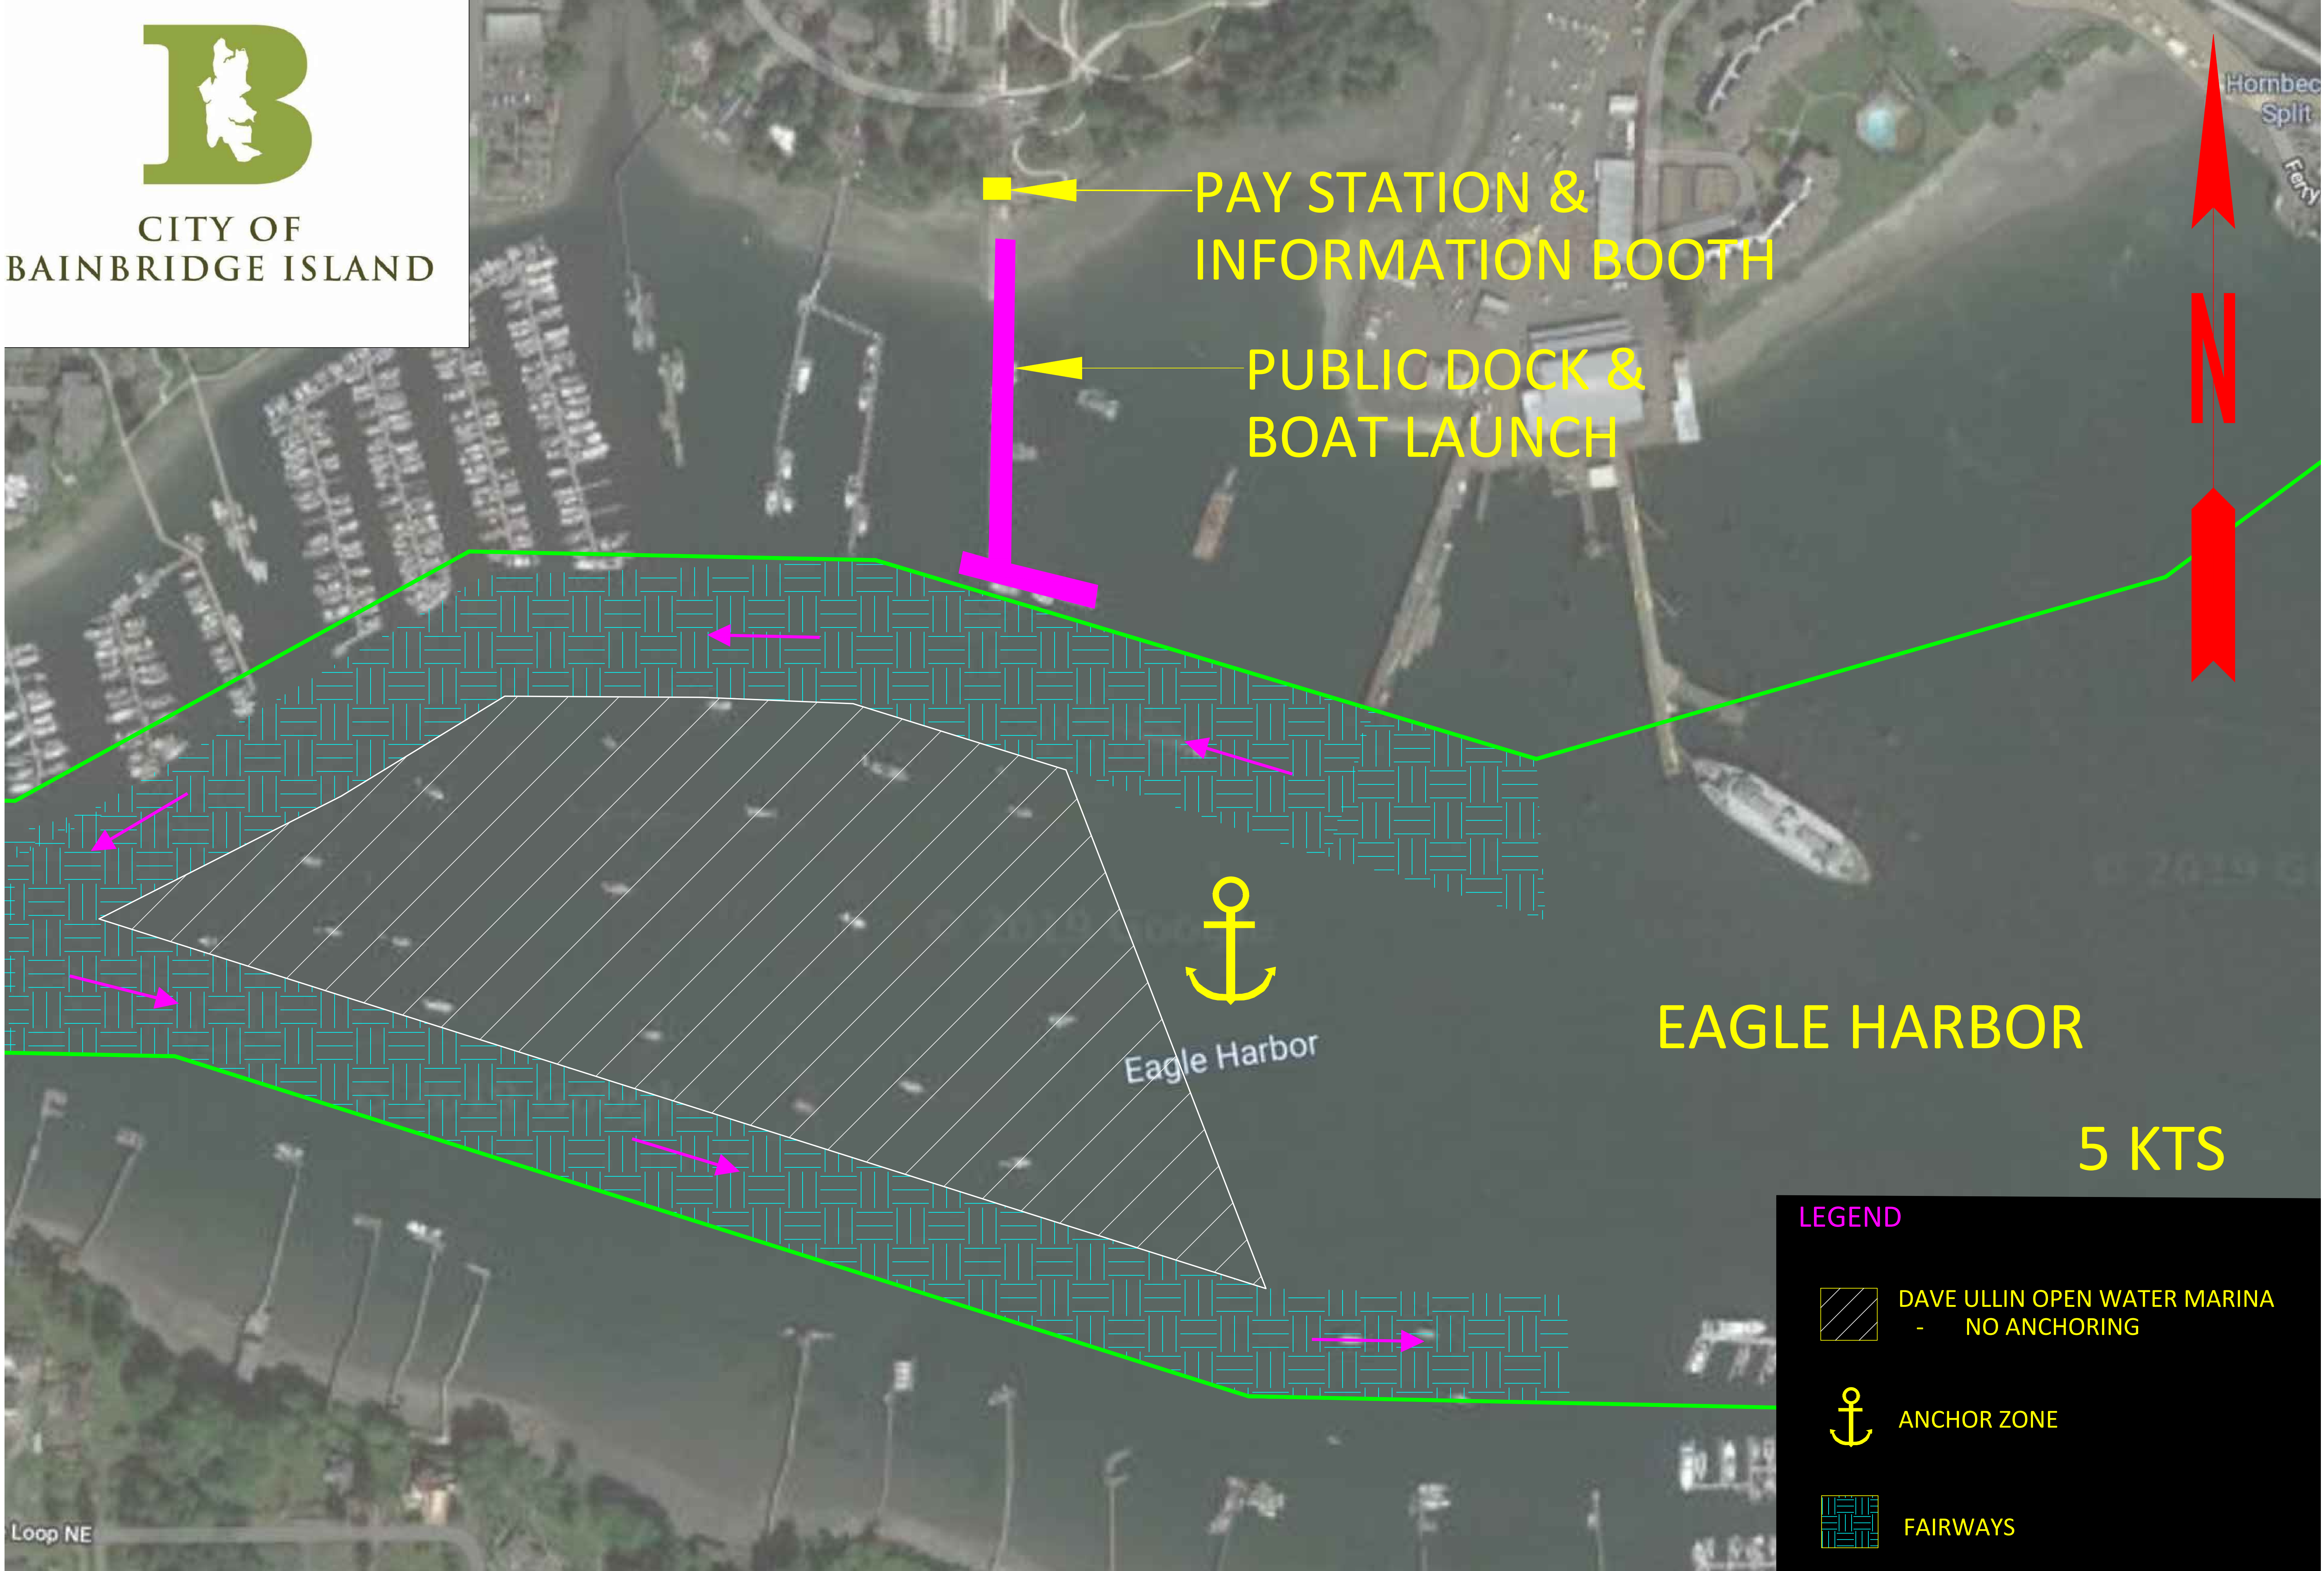

CITY OF  
BAINBRIDGE ISLAND

PAY STATION &  
INFORMATION BOOTH

PUBLIC DOCK &  
BOAT LAUNCH

N

EAGLE HARBOR

5 KTS

LEGEND

-  DAVE ULLIN OPEN WATER MARINA  
- NO ANCHORING
-  ANCHOR ZONE
-  FAIRWAYS

Loop NE

Hornbee  
Split  
Ferry

Eagle Harbor